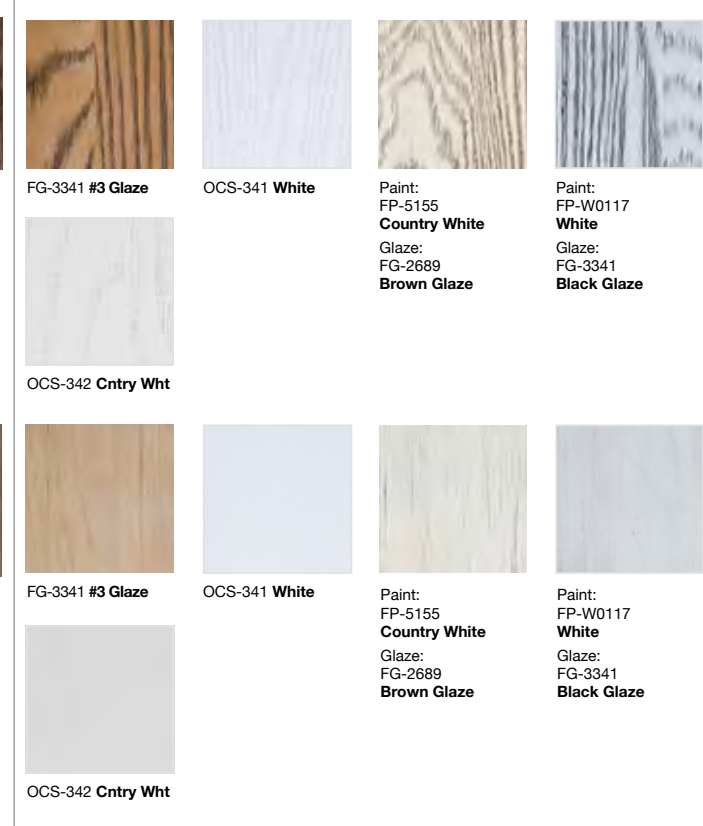

Premium Colors ADD 15%

ADD 15%

On Red Oak