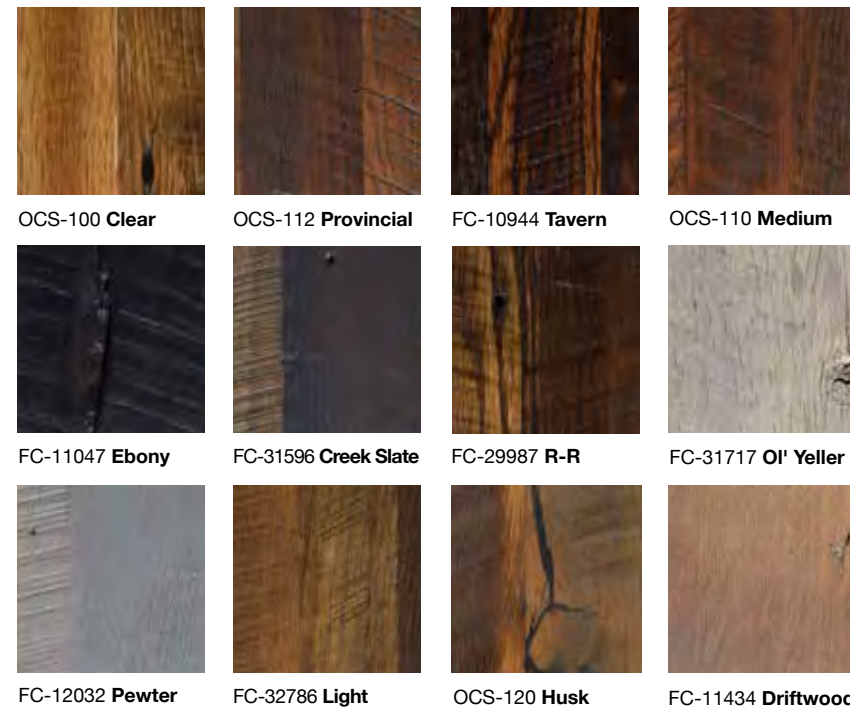

Stain Options for Barnwood

Standard Colors BASE PRICE

Includes any OCS and FC Stains

On Rough Sawn Barnwood Oak