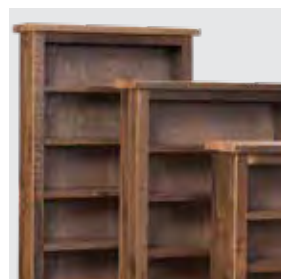

Westbury 6-Drawer Chest
48-1/2"H x 22"D x 40-1/2"W
190-W6DC

Westbury 5-Drawer Chest
48-1/2"H x 22"D x 40-1/2"W
190-W5DC

Almanzo p124

Sheffield Consoles p128

Corner Media p134

Farmhouse p125

TV Consoles p129