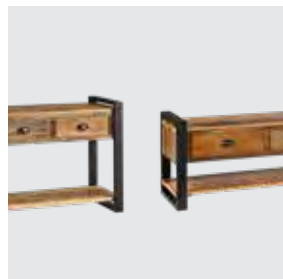

Sheffield Consoles p128