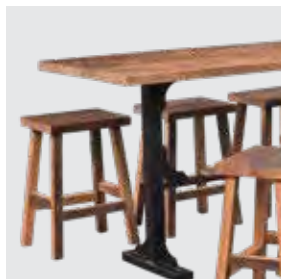

Bridgeport Bar p92