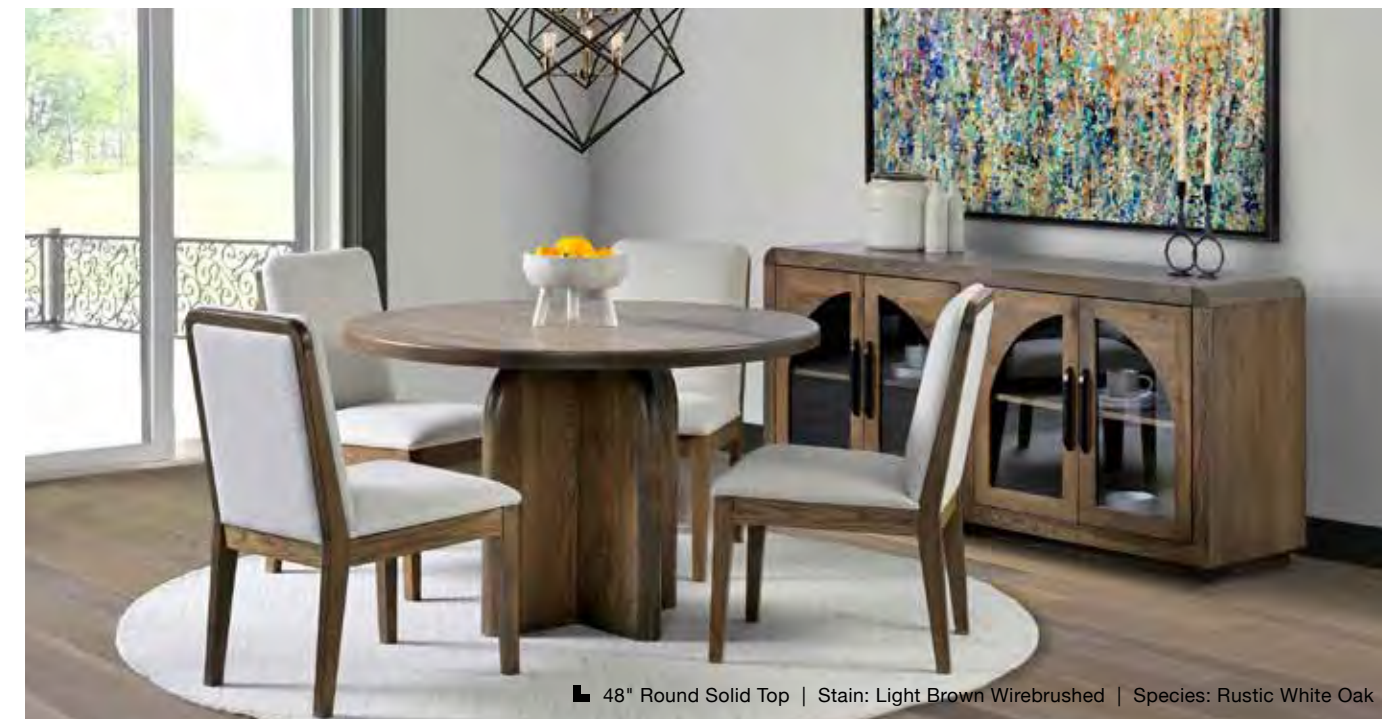

Croft Server
2 Adjustable Shelves Behind Each Door
36"H x 20-1/2"D x 60"W
212-3620560

Hardware shown:
K1000

DURHAM COLLECTION

Single Pedestal

Embrace timeless elegance with the Durham Dining Collection, named after the charming city in England. Featuring a single pedestal table and signature arch top, each piece, from the Durham Bench to the functional Durham Server, radiates sophistication. The brand new Durham Display Cabinet adds versatility to dining, living, or office spaces.