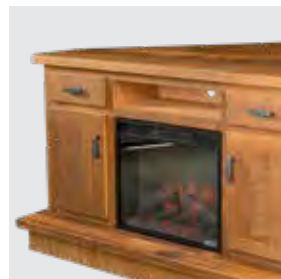

Westbury 6-Drawer Chest
48-1/2"H x 22"D x 40-1/2"W
190-W6DC

Westbury 5-Drawer Chest
48-1/2"H x 22"D x 40-1/2"W
190-W5DC

Almanzo p124

Sheffield Consoles p128

Corner Media p134

Farmhouse p125

TV Consoles p129