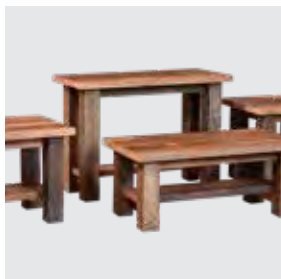

Westbury 6-Drawer Chest
48-1/2"H x 22"D x 40-1/2"W
190-W6DC

Westbury 5-Drawer Chest
48-1/2"H x 22"D x 40-1/2"W
190-W5DC

Almanzo p124

Sheffield Consoles p128

Corner Media p134

Farmhouse p125

TV Consoles p129