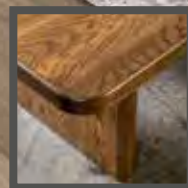

195-82518385

Hardware shown:
Top doors:
484-192224-SBZ
Bottom doors:
484-396-SBZ

DURHAM COLLECTION

This collection is available in all species.

Trestle

Infuse your space with the allure of the Durham Dining Collection, inspired by the historic city in England. With its trestle-style table and distinctive arch top, this collection exudes timeless sophistication. From the versatile Durham Server to the chic Durham Bench, every piece elevates dining, living, or office environments.