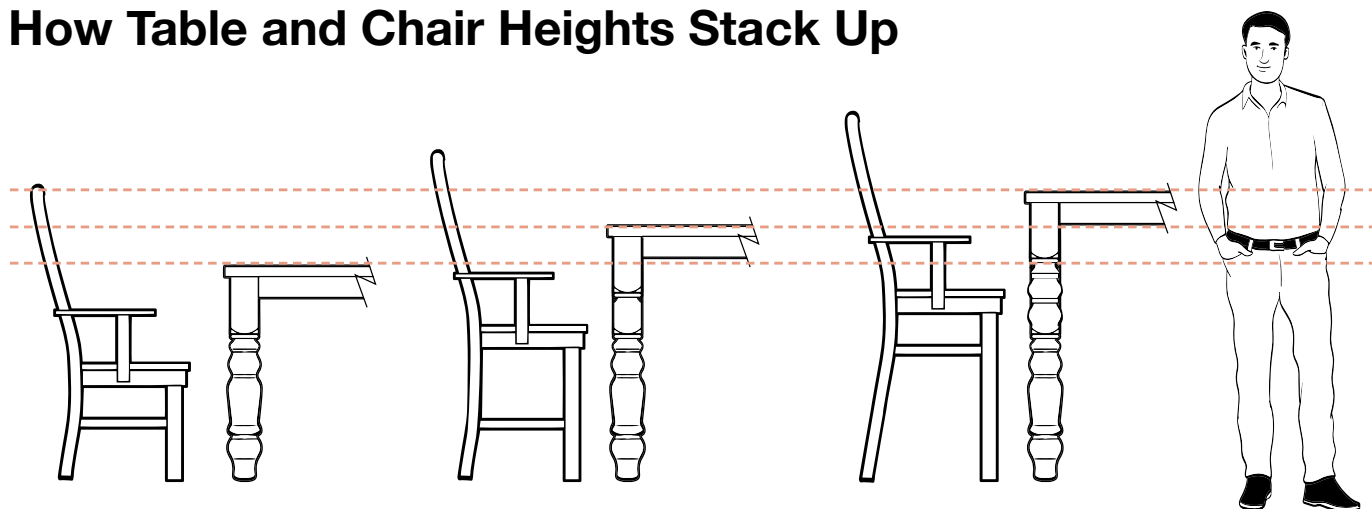

Hand Hewn Edge

Chamfer Edge at 45 degrees

Faux Live Edge

Only available on Solid Tops for \$2/lineal foot upcharge.

CHAIRS

How Table and Chair Heights Stack Up

DINING HEIGHT

Table: 30"

Chair:

30" Seat Height
37-1/4" Arm Height

p31

p63

p57

p31

In the following category pages, items appearing in catalog multiple times are listed with page number of first appearance.

Item	Description
186-EAC	Eden Arm Chair 24"W x 22"D x 37-3/4"H
186-ESC	Eden Side Chair 20"W x 22"D x 37-3/4"H
186-CESC	Eden Counter Side Chair 24"H Seat 41"H Back
186-CESCS	Eden Counter Side Chair w/Swivel 24"H Seat 44-1/2"H Back
186-BESC	Eden Bar Side Chair 30"H Seat 47"H Back
186-BESCS	Eden Bar Side Chair w/Swivel 30"H Seat 50-1/4"H Back