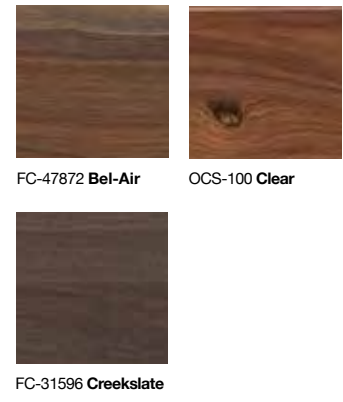

On Rustic Walnut